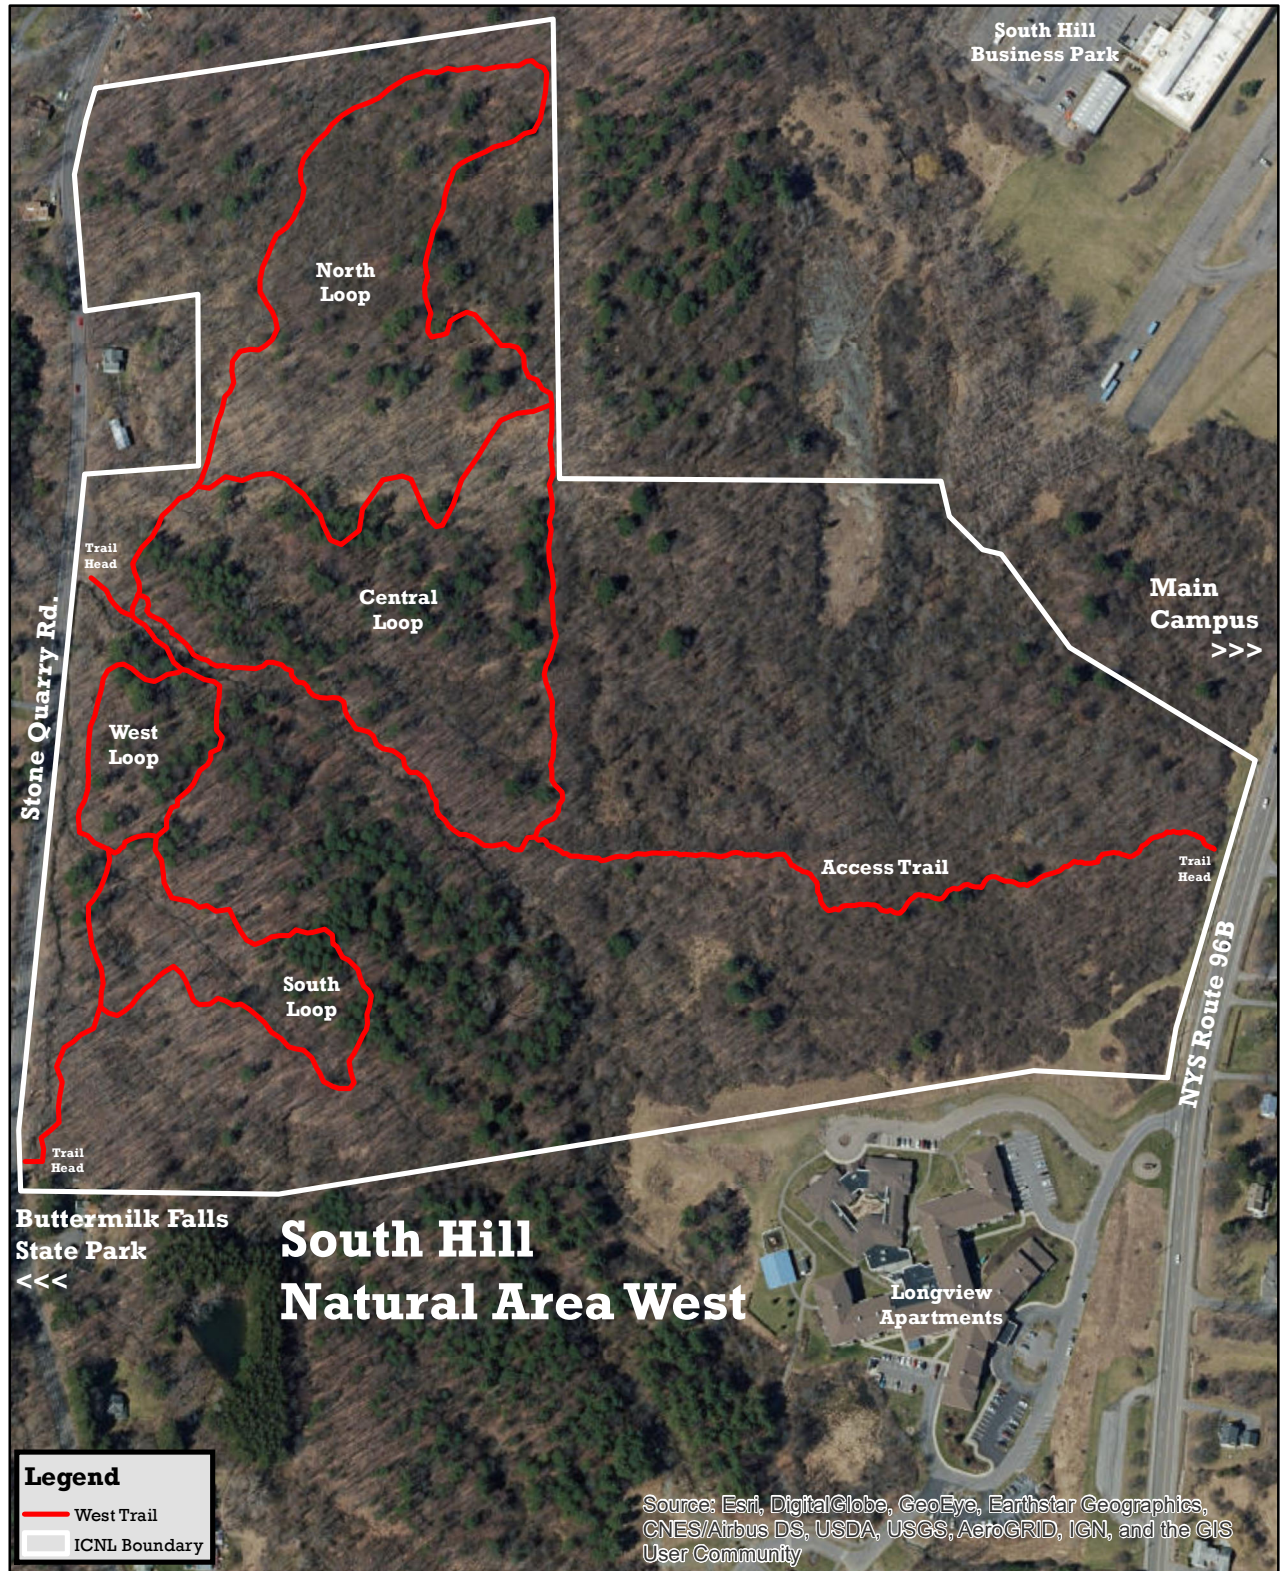

# Ithaca College Natural Lands

## Town of Ithaca, Tompkins County, New York

Buttermilk Falls State Park <<<

### South Hill Natural Area West

South Hill Business Park

Main Campus >>>

NYS Route 96B

Longview Apartments

**Legend**

- West Trail
- ICNL Boundary

Source: Esri, DigitalGlobe, GeoEye, Earthstar Geographics, CNES/Airbus DS, USDA, USGS, AeroGRID, IGN, and the GIS User Community

0 50 100 200 Meters

Prepared by ICNL Staff  
2019-10-17